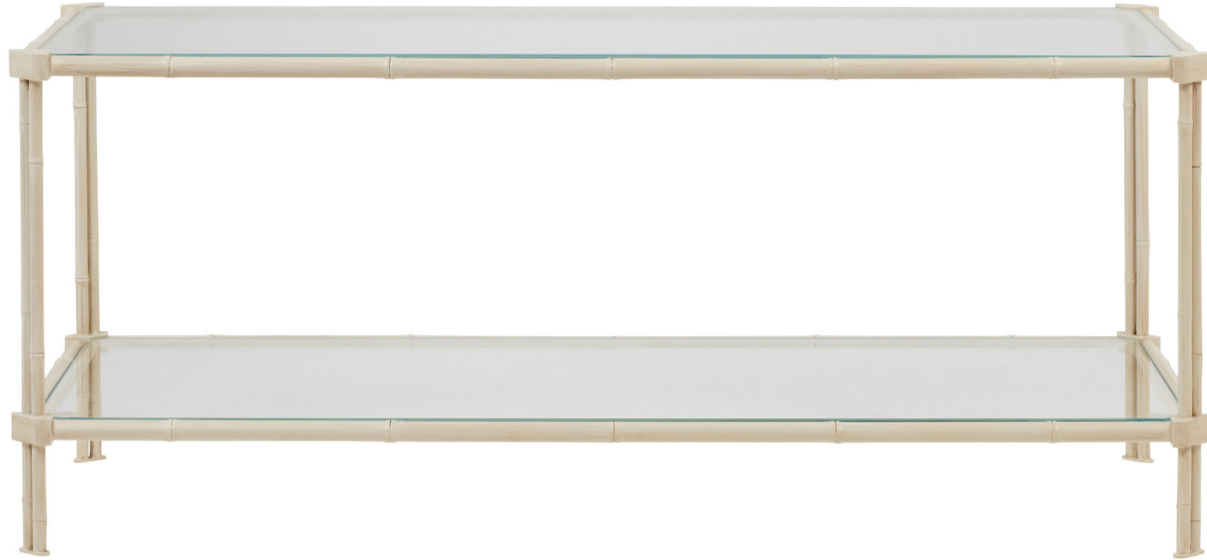

Nina Campbell

PAGODA RECTANGULAR COFFEE TABLE

DIMENSIONS

Height	Width	Depth
45cm	110cm	50cm
45cm	122cm	95cm

DETAILS

Finish

Steel Painted
Black

Steel Painted
Cream

Steel Painted
Red

Steel Painted
Verdigris

Bronze Rust

Gold Gilt

Steel Gilt

Lead Time

12-14 Weeks

Origin