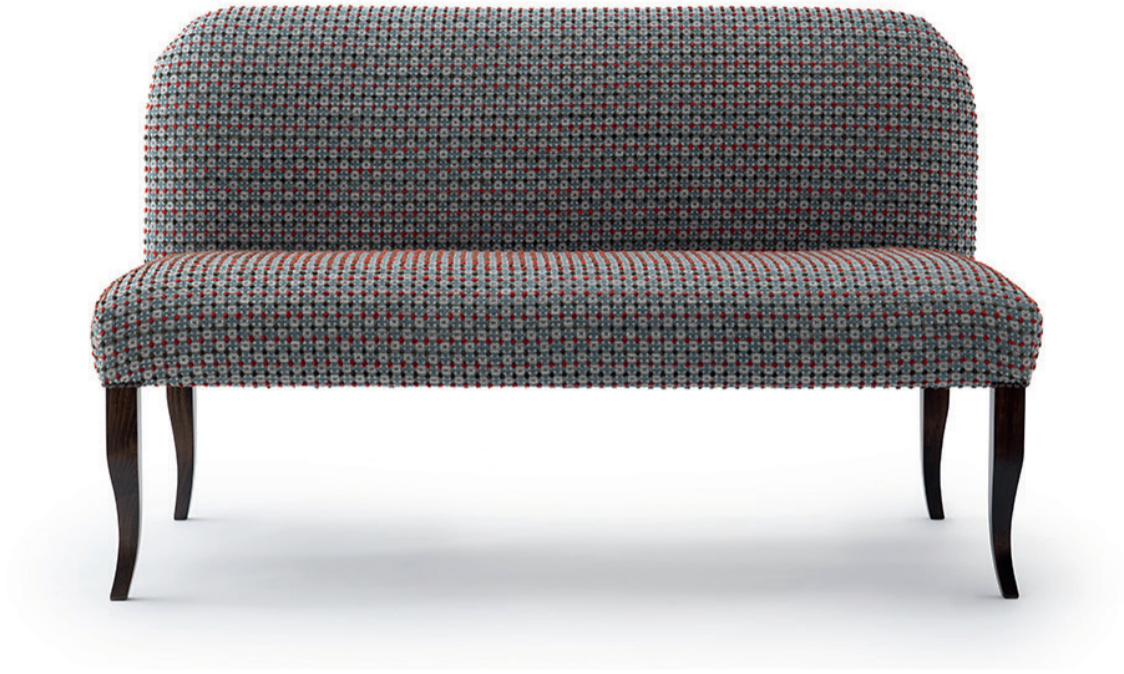

Walnut

Wenge

Dark
Mahogany

LEHMANN BENCH

Size	SKU	Available in custom widths
2-Seater	860047	
2.5-Seater	860051	

Lead Time
12-14 Weeks

Origin
Made in the UK

For more information or customisation please email furniture@ninacampbell.com