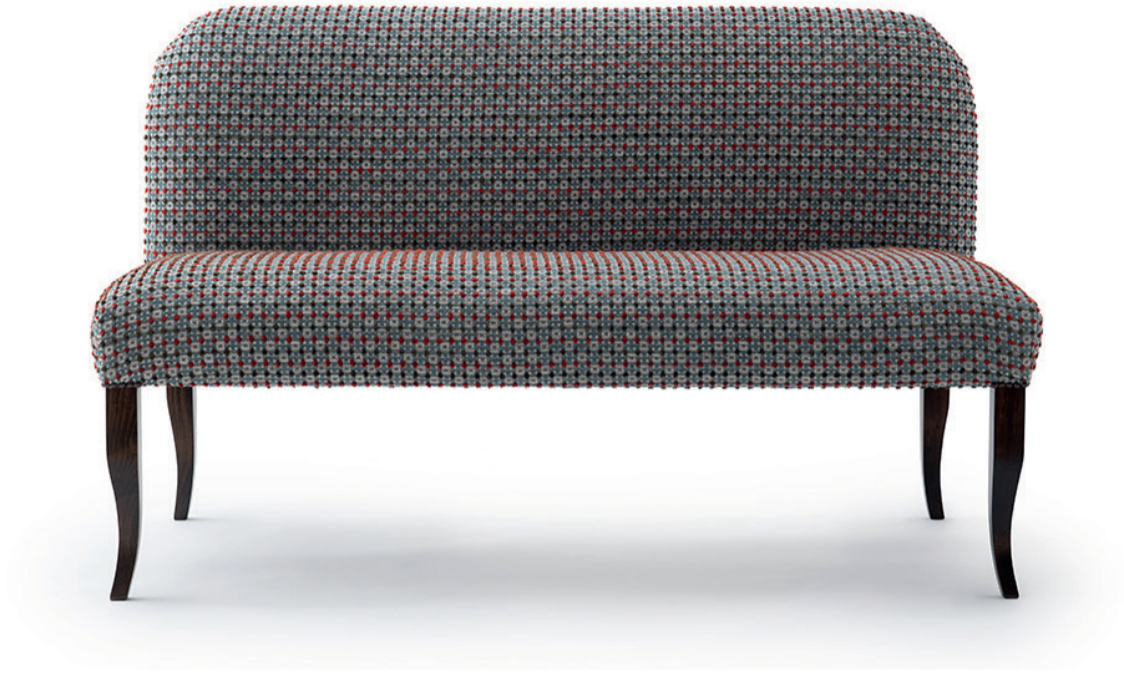

LEHMANN BENCH

DIMENSIONS

Size	Height	Width	Depth	Seat Height
2-Seater	84cm	130cm	73cm	42cm
2.5-Seater	84cm	160cm	73cm	42cm

FABRIC

	2-Seater	2.5-Seater
Fabric Quantity 140cm Plain	5m	6.5m

DETAILS

Wood Finish

Walnut

Wenge

Dark
Mahogany

LEHMANN BENCH

Size	SKU	RRP (inc VAT)
2-Seater	860047	£2,959.00
2.5-Seater	860051	£3,504.00

Lead Time
12-14 Weeks

Origin
Made in the UK

For more information or customisation please email furniture@ninacampbell.com