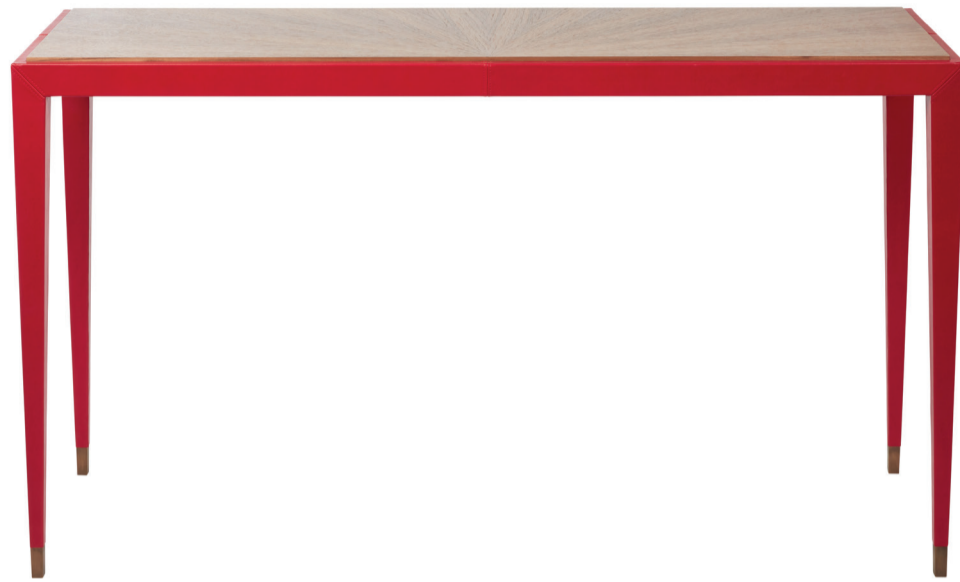

SKU 870065

Nina Campbell

GEROME CONSOLE

DIMENSIONS

Height	Width	Depth
84cm	137cm	46cm

DETAILS

Finish

Leather
colour of
choice

Hardware

American
Walnut

Antique
Brass

Lead Time

10-12 Weeks

Origin

Made in the UK

For more information or customisation please email furniture@ninacampbell.com