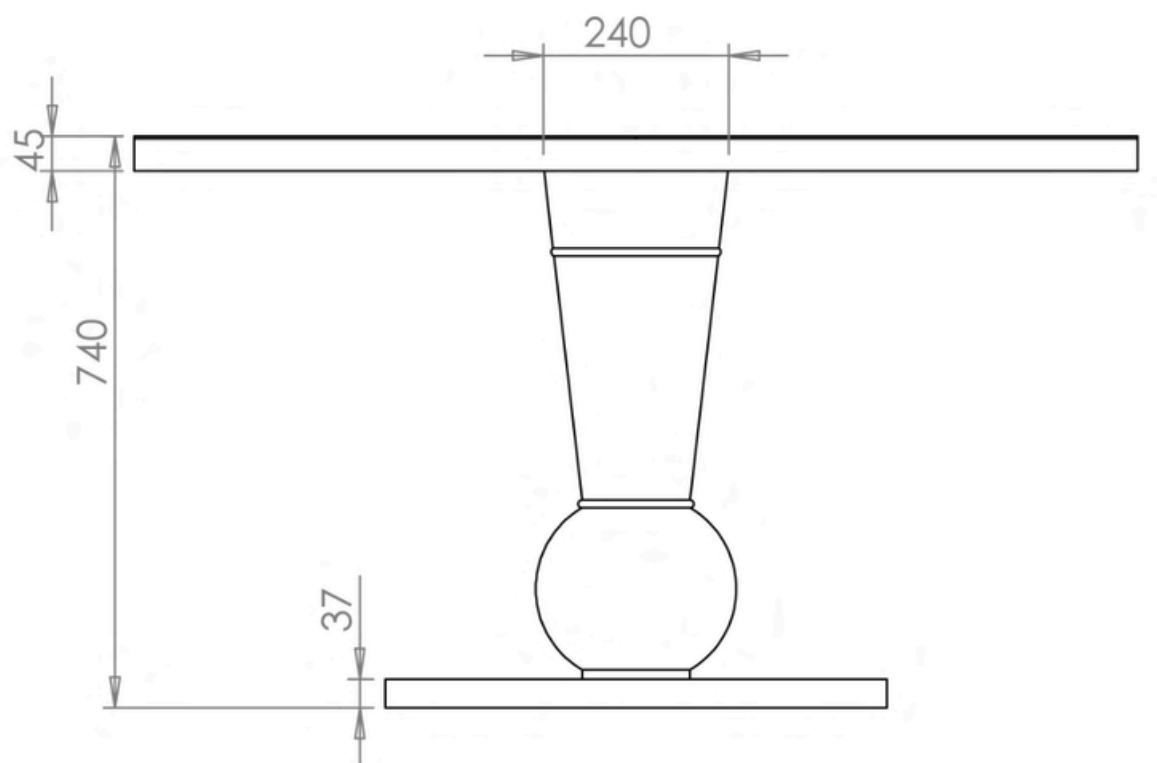

PRODUCT CODE SKU ????????

DIMENSIONS

Available in two sizes

Large -

Diameter: 160cm/ 62.9"

Height: 74cm/ 29.1"

Small -

Diameter: 130cm/51.1"

Height: 74cm/ 29.1"

FINISHES

All finishes can be viewed [here](#)

DELIVERY

8-10 weeks

DIAGRAM SHOWS LARGE TABLE
IMAGE DIMENSIONS IN CM

For more information please email furniture@ninacampbell.com

ninacampbell.com