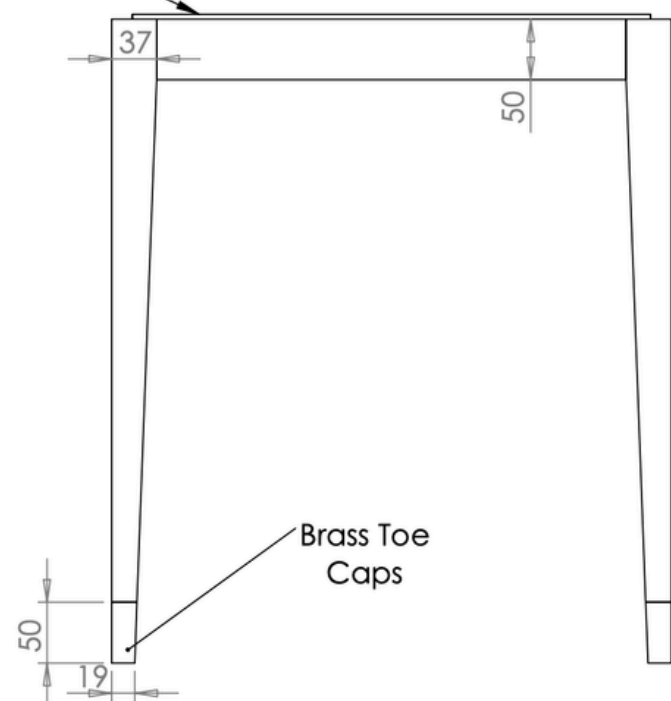

PRODUCT CODE SKU 850215

DIMENSIONS

Width: 46cm/ 18.1"

Height: 53cm/ 20.8"

Depth: 32cm/ 12.5"

FINISHES

Available with Red, Black or Green leather top

DELIVERY

8-10 weeks

Brass Surround
With Upstand

IMAGE DIMENSIONS IN CM

For more information please email furniture@ninacampbell.com

ninacampbell.com