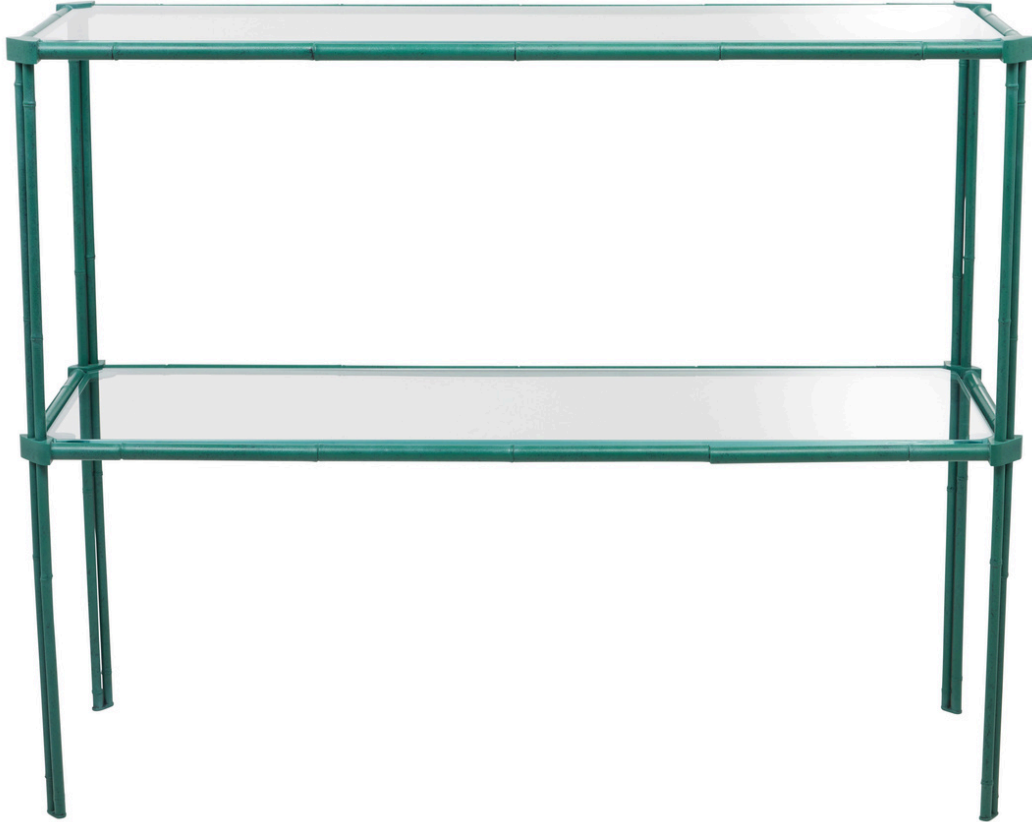

Nina Campbell

PAGODA CONSOLE SMALL

Inspired by Nina's Pagoda Garden fabric; The legs are made up of metal bamboo shoots with glass top and shelf.

PRODUCT CODE SKU 880053

DIMENSIONS

Width: 110cm/ 43.3"

Height: 89cm/ 35"

Depth: 36cm/ 14.1"

FINISHES

All finishes can be viewed [here](#)

DELIVERY

12-14 weeks

Made in the UK

For more information please email furniture@ninacampbell.com

ninacampbell.com