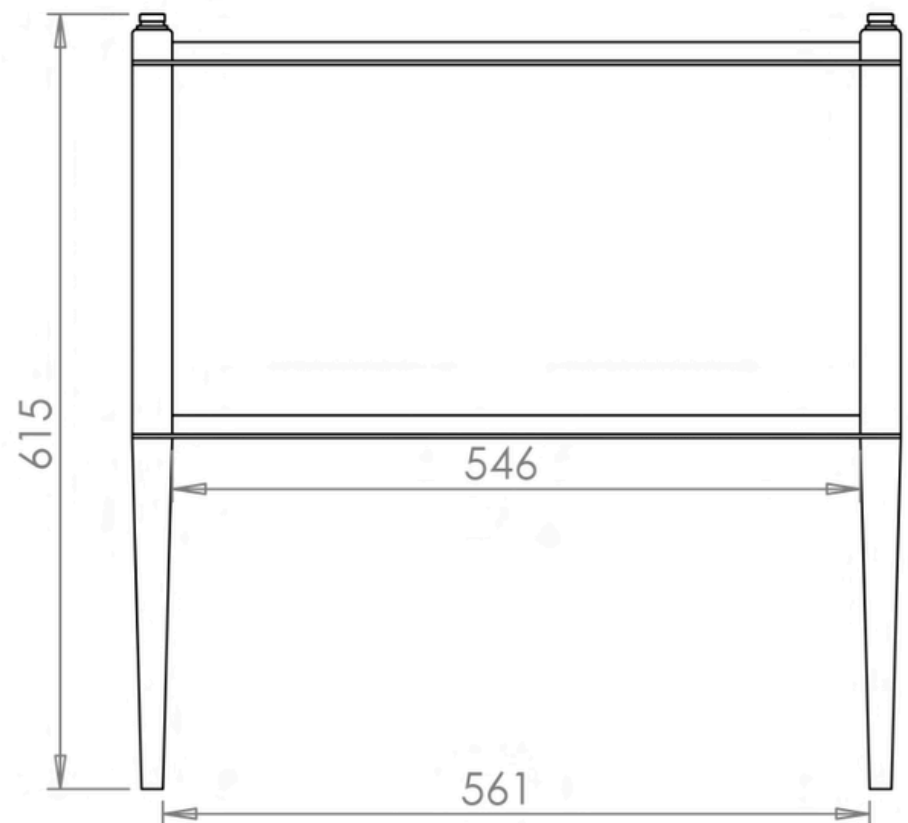

Nina Campbell

MICKEY END TABLE

A beautiful two-tiered table with glass top and shelf and Brass or Nickel inset strips and finials.

PRODUCT CODE SKU 490008

DIMENSIONS

Width: 61cm/ 24"

Height: 61cm/ 24"

Depth: 41cm/16.1"

FINISHES

All finishes can be viewed [here](#)

DELIVERY

12-14 weeks

Made in the UK

IMAGE DIMENSIONS IN CM

For more information please email furniture@ninacampbell.com

ninacampbell.com