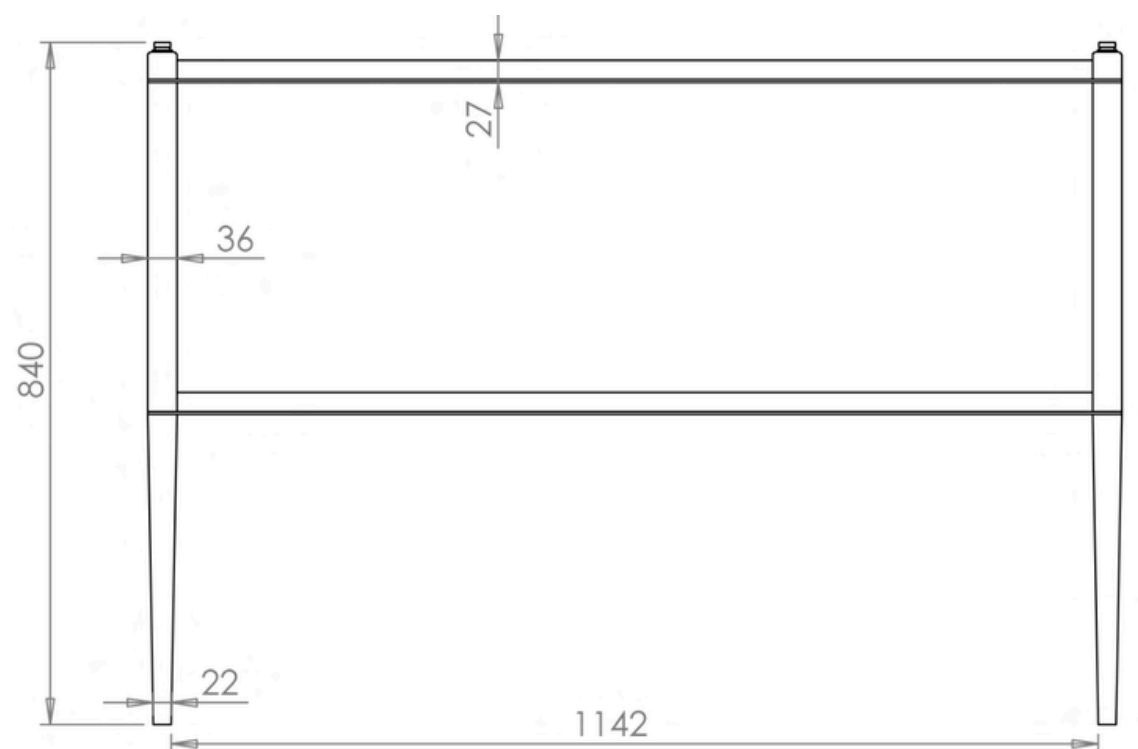

### **DIMENSIONS**

Width: 120cm/ 47.2"

Height: 84cm/ 33"

Depth: 40cm/15.7"

### **DELIVERY**

8-10 weeks

Made in the UK

IMAGE DIMENSIONS IN CM

For more information please email [furniture@ninacampbell.com](mailto:furniture@ninacampbell.com)

[ninacampbell.com](http://ninacampbell.com)