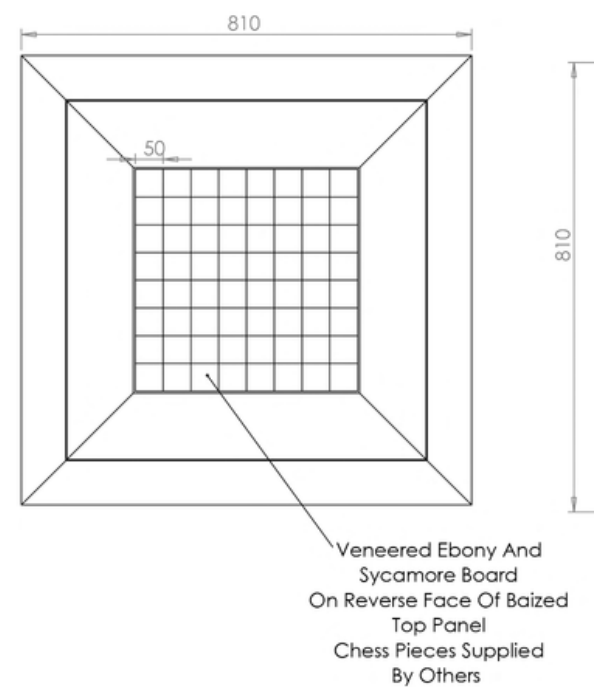

### DIMENSIONS

Width: 81cm/ 31.8"

Height: 76cm/ 30"

Depth: 81cm/ 31.8"

### DELIVERY

14 weeks

Made in the UK

IMAGE DIMENSIONS IN CM

For more information please email [furniture@ninacampbell.com](mailto:furniture@ninacampbell.com)

[ninacampbell.com](http://ninacampbell.com)