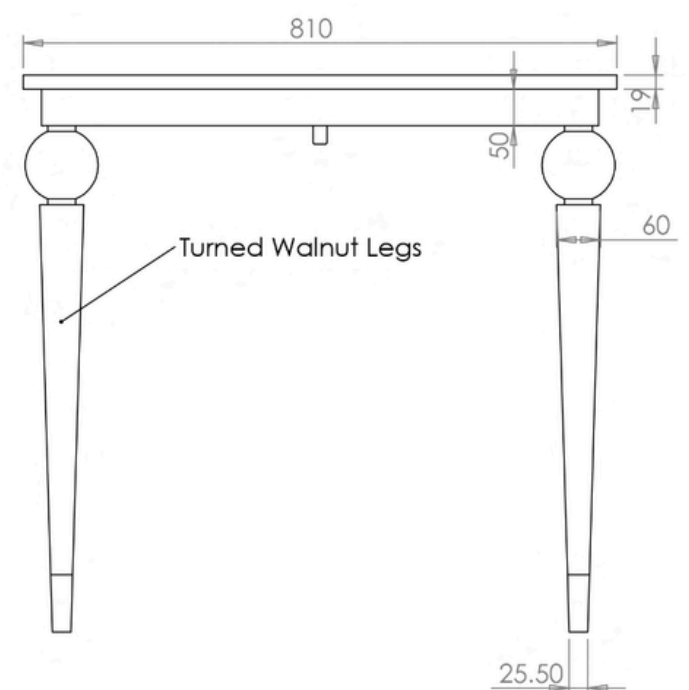

### DIMENSIONS

Width: 81cm/ 31.8"

Height: 76cm/ 30"

Depth: 81cm/ 31.8"

### DELIVERY

14 weeks

Made in the UK

IMAGE DIMENSIONS IN CM

For more information please email [furniture@ninacampbell.com](mailto:furniture@ninacampbell.com)

[ninacampbell.com](http://ninacampbell.com)