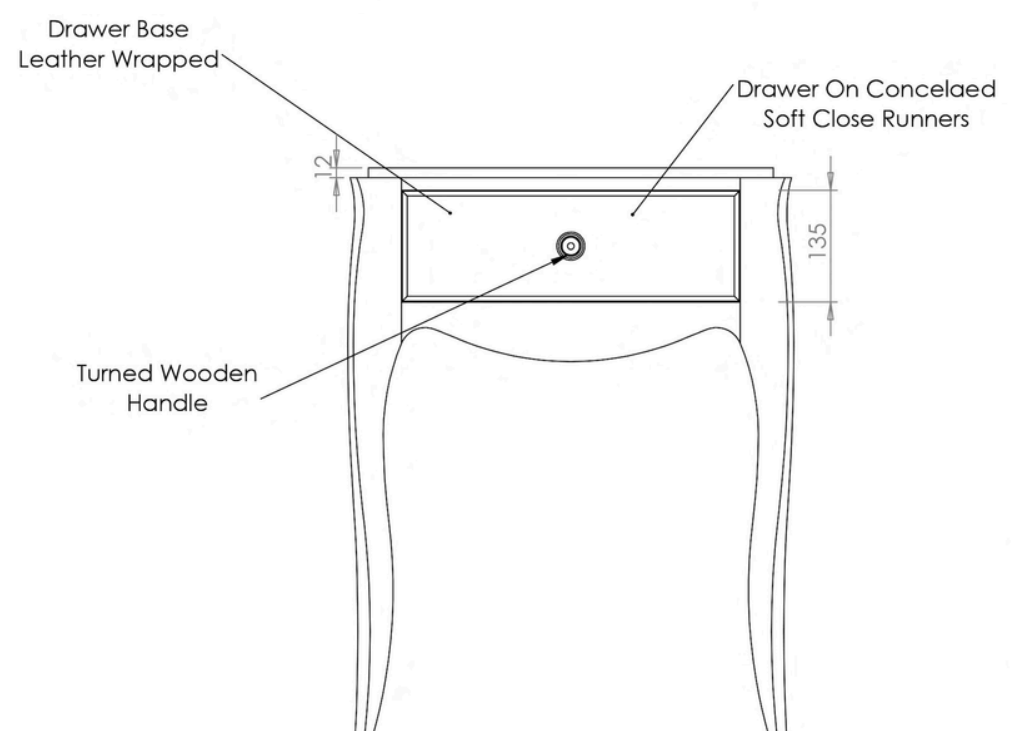

### DIMENSIONS

Width: 54cm/ 21"

Height: 69cm/ 27"

Depth: 42cm/ 16.5"

### DELIVERY

8-10 weeks

Made in the UK

IMAGE DIMENSIONS IN CM

For more information please email [furniture@ninacampbell.com](mailto:furniture@ninacampbell.com)

[ninacampbell.com](http://ninacampbell.com)