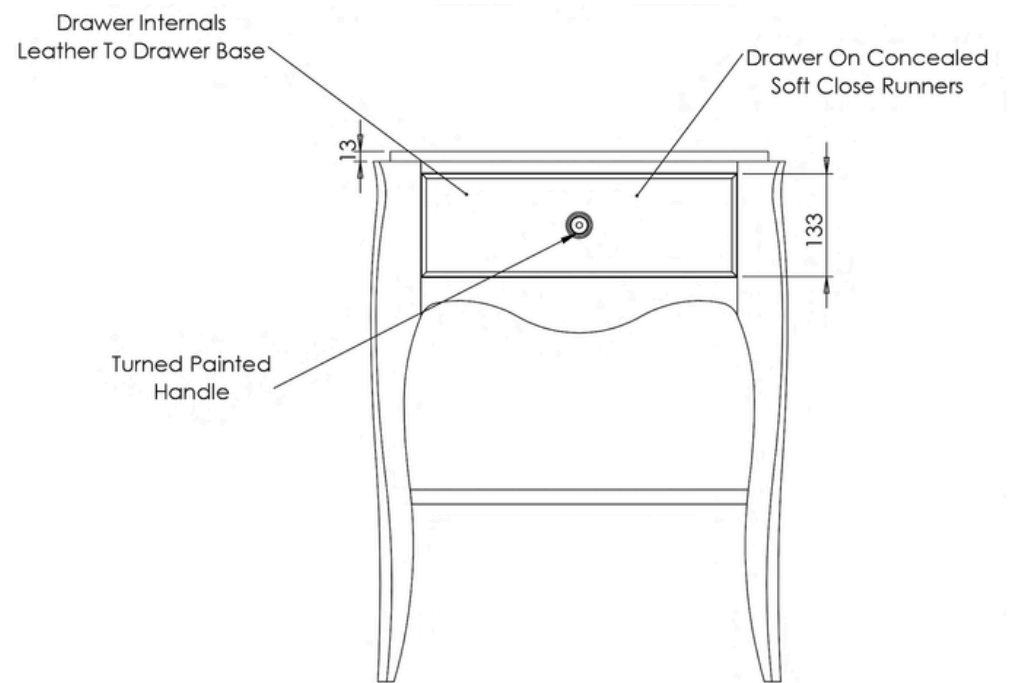

### DIMENSIONS

Width: 54cm/ 21"

Height: 69cm/ 27"

Depth: 42cm/ 16.5"

### DELIVERY

8-10 weeks

Made in the UK

IMAGE DIMENSIONS IN CM

For more information please email [furniture@ninacampbell.com](mailto:furniture@ninacampbell.com)

[ninacampbell.com](http://ninacampbell.com)