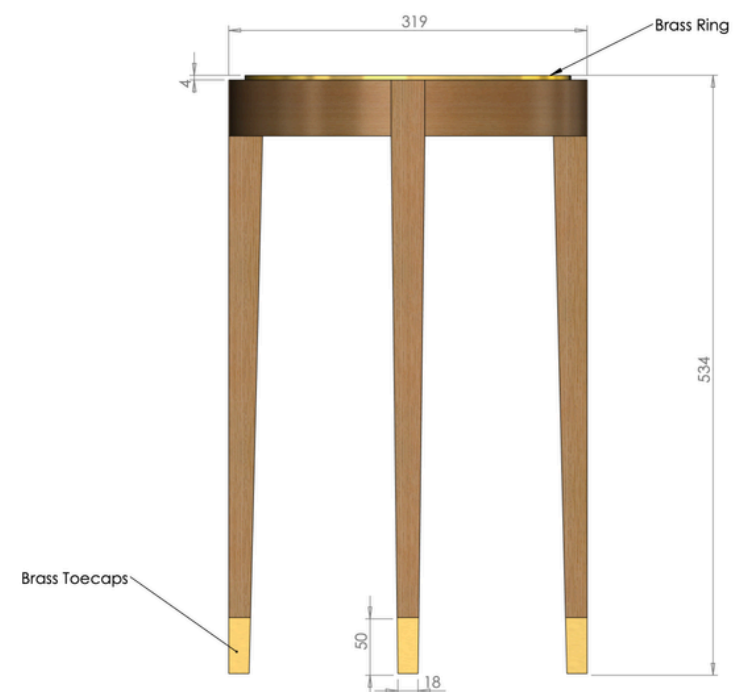

DIMENSIONS

Diameter: 33cm/ 13"

Height: 53cm/ 21"

LEATHER INLAY

Leather colour can be customised in any leather of your choice

COL required:

FINISHES

All finishes can be viewed [here](#)

DELIVERY

8-10 weeks

Made in the UK

IMAGE DIMENSIONS IN CM

For more information please email furniture@ninacampbell.com
ninacampbell.com