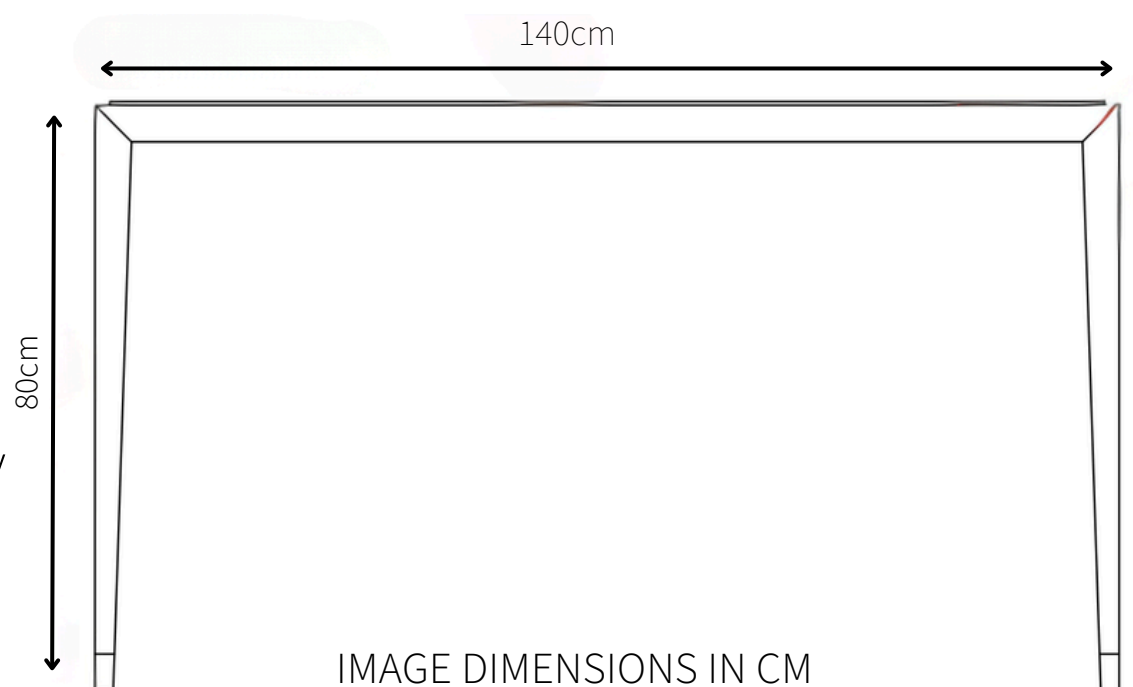

DELIVERY

8-10 weeks

Made in the UK

For more information please email furniture@ninacampbell.com

ninacampbell.com