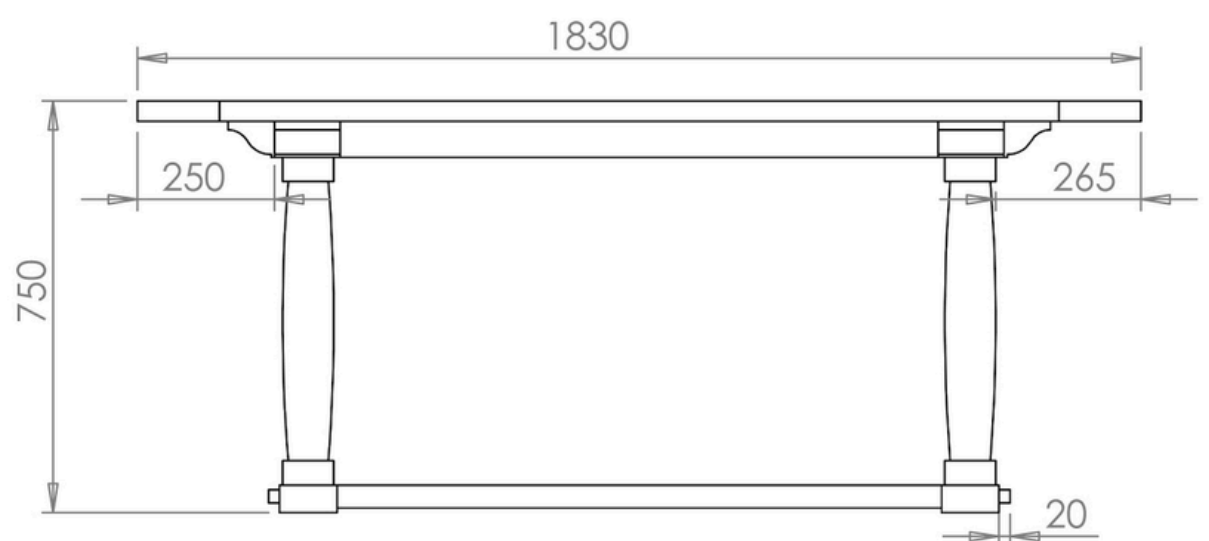

PRODUCT CODE SKU 440773

DIMENSIONS

Width: 183cm/ 72" 6ft Table OR: 213cm/ 84" for 7ft Table

Height: 75cm/ 29"

Depth: 88cm/34.5"

VARIANTS:

6ft/ 7ft Width

Oak/ Limed Oak Finish

FINISHES

All finishes can be viewed [here](#)

DELIVERY

8-10 weeks

Made in the UK

IMAGE DIMENSIONS IN CM AND ARE FOR 6FT TABLE

For more information please email furniture@ninacampbell.com

ninacampbell.com